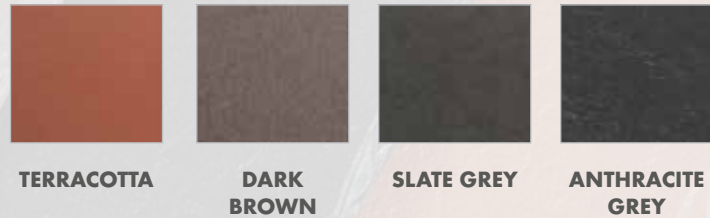

TERRACOTTA

DARK BROWN

SLATE GREY

ANTHRACITE GREY

SLATESKIN SHEET TILES

SLATE GREY

Authentic slate looks in half the time

50% faster to install than steel or composite slate tiles meaning minimal disruption to your home.